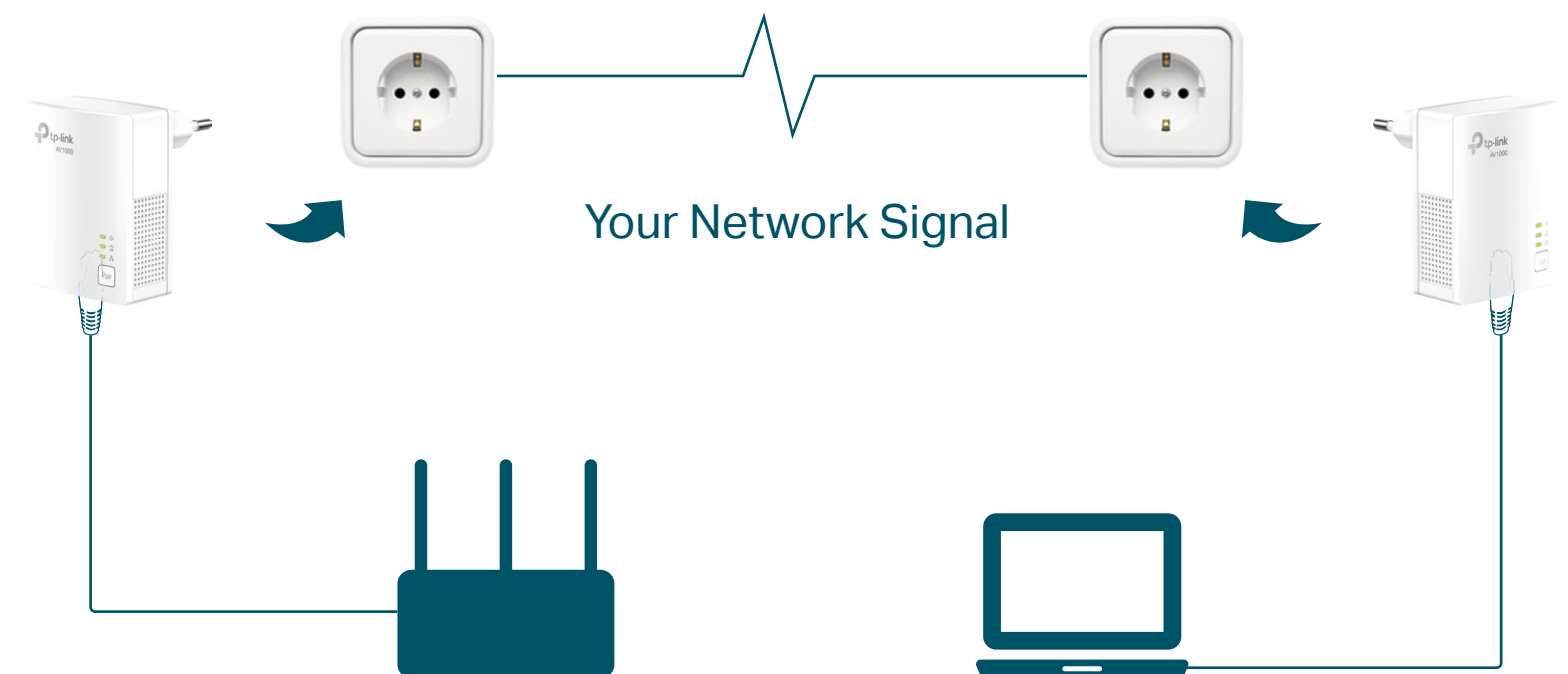

AV1000 Gigabit Powerline Starter Kit

Extend Reliable Gigabit Network
Using Existing Electrical Wiring

TL-PA7017 KIT

HomePlug AV2
1000Mbps

Compact Design

Power Saving

Plug and Play

Gigabit Ethernet

Highlights

Get Reliable Gigabit Network from Any Outlet

The AV1000 Gigabit Powerline Starter Kit brings internet to any area with a power outlet using your home's electrical wiring.

- No need for new wires or drilling
- Network passes through walls and floors

Plug and Play

Powerline adapters and extenders must be deployed in a set of two or more, and be connected to the same electrical circuit.

Highlights

HomePlug AV2 Standard Compliant

The HomePlug AV2 standard creates high-speed data transfer rates of up to 1000Mbps[†] to support all your online activities.

Compact Design

The ultra-compact design allows the adapter to be plugged into socket without blocking other sockets.

Features

Speed

- Ultra-fast Powerline Speed – HomePlug AV2 standard compliant, high-speed data transfer rate of up to 1000Mbps, ideal for Ultra HD streaming and online gaming
- Gigabit Ethernet for Reliable Connections– One Gigabit Ethernet port provides reliable high-speed wired connections for game consoles, smart TVs, STB and more.