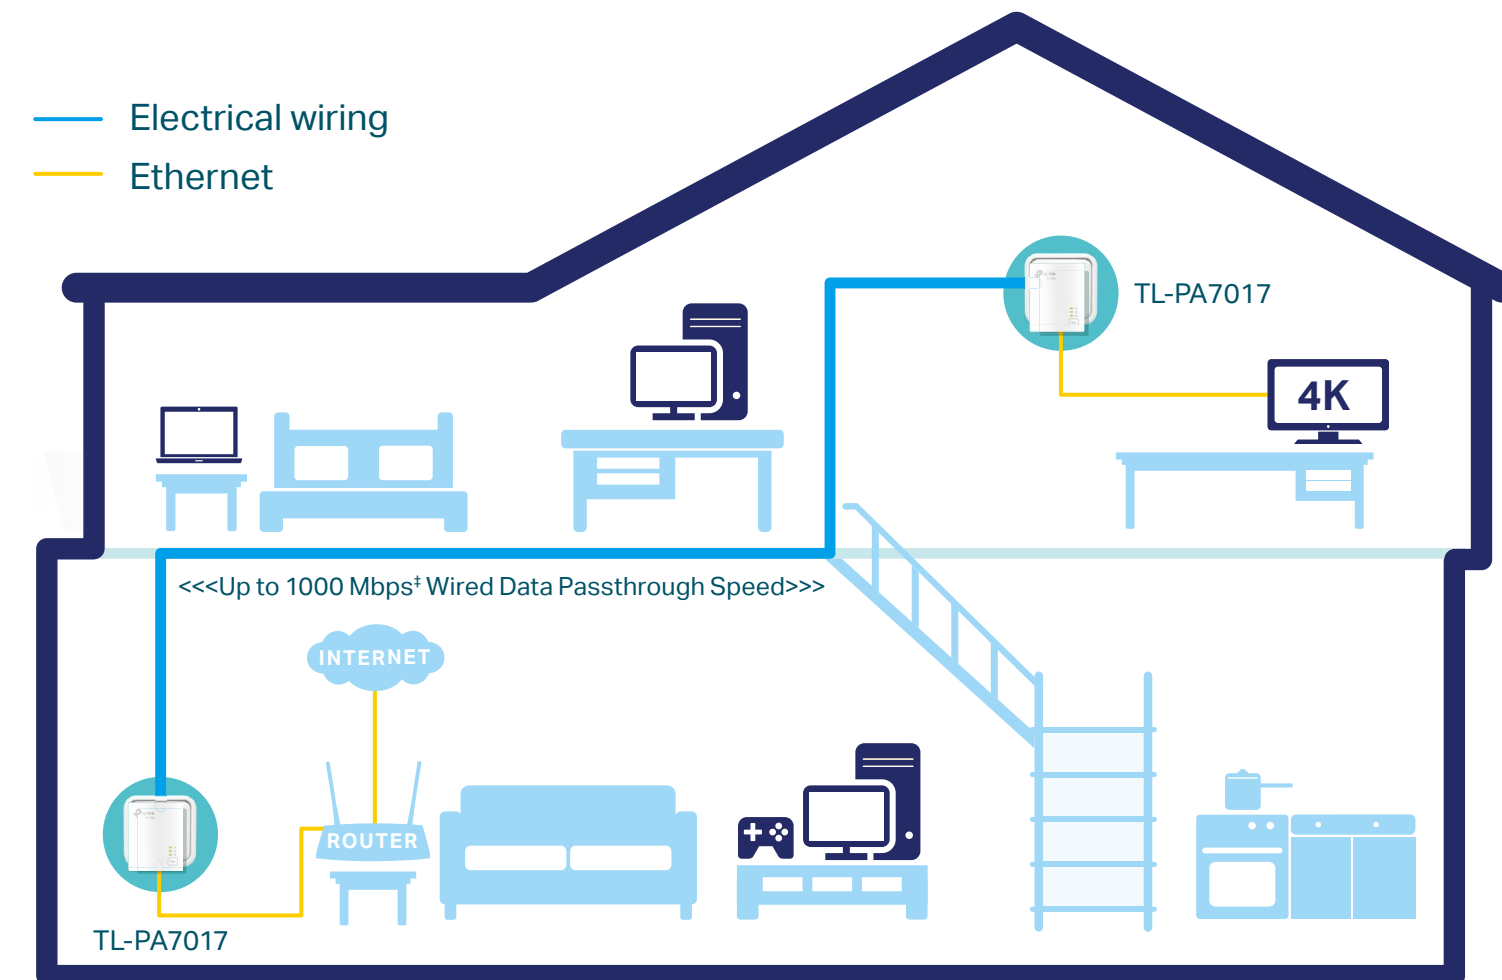

AV1000 Gigabit Powerline Starter Kit

Extend Reliable Gigabit Network
Using Existing Electrical Wiring

TL-PA7017 KIT

HomePlug AV2
1000Mbps

Compact Design

Power Saving

Plug and Play

Gigabit Ethernet

Highlights

Get Reliable Gigabit Network from Any Outlet

The AV1000 Gigabit Powerline Starter Kit brings internet to any area with a power outlet using your home's electrical wiring.

- No need for new wires or drilling
- Network passes through walls and floors

Plug and Play

Powerline adapters and extenders must be deployed in a set of two or more, and be connected to the same electrical circuit.

Highlights

HomePlug AV2 Standard Compliant

The HomePlug AV2 standard creates high-speed data transfer rates of up to 1000Mbps[†] to support all your online activities.

Compact Design

The ultra-compact design allows the adapter to be plugged into socket without blocking other sockets.

Features

Speed

- Ultra-fast Powerline Speed – HomePlug AV2 standard compliant, high-speed data transfer rate of up to 1000Mbps, ideal for Ultra HD streaming and online gaming
- Gigabit Ethernet for Reliable Connections– One Gigabit Ethernet port provides reliable high-speed wired connections for game consoles, smart TVs, STB and more.